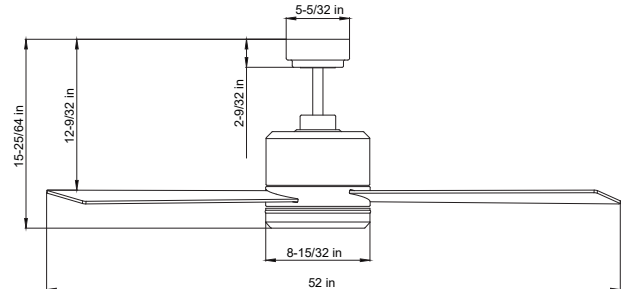

15 25/64”(H) x 52”(W)

The WFL Ceiling Fan & Light is the perfect combination of style and functionality for any room. With its sleek and modern design, it adds a touch of elegance to your space while providing efficient cooling and illumination. Key features include:

Fan Performance:

- Fan Diameter: 52”
- Motor Lead Lengths: 17”
- Motor Size: AC 153mm x 18mm
- Electricity Use: 51.27W ~ 12.42W
- AMPS : 0.43 ~ 0.21
- RPM (H/M/L): 218/165/95
- Airflow Efficiency (CFM/W): 113
- Airflow (CFM): High Speed: 4983
- Average Airflow CFM: 3749